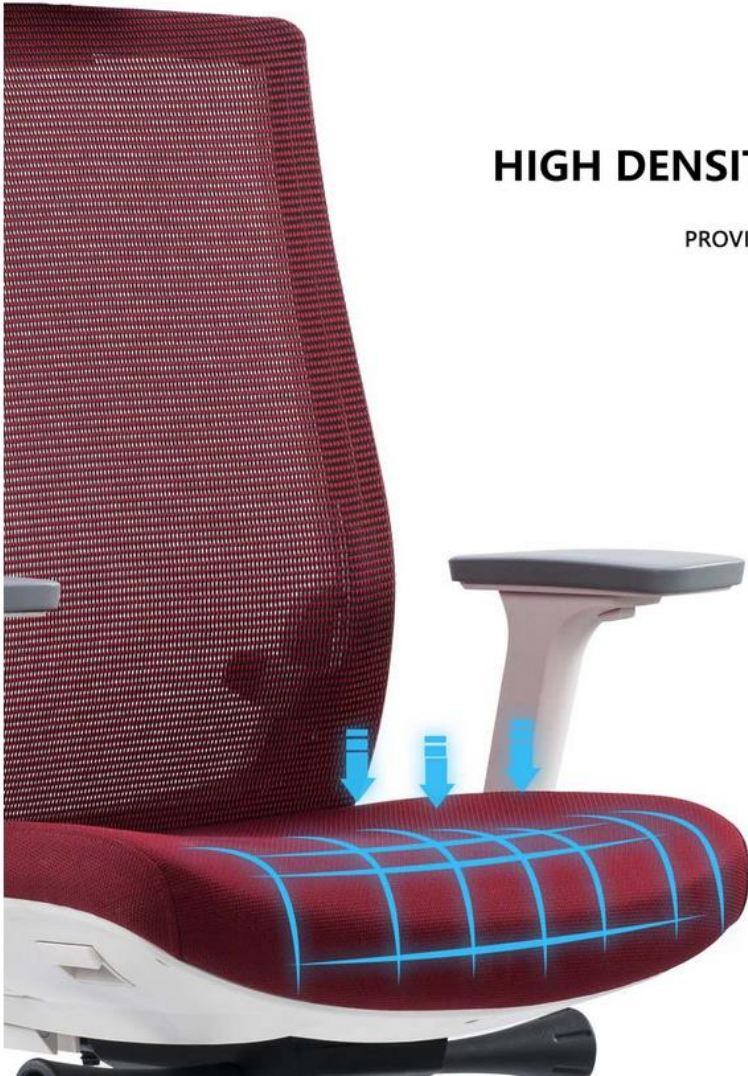

'Trend'
in detail

HIDDEN LUMBAR SUPPORT SYSTEM

Equipped with a hidden lumbar support, which can be lifted up and down to protect the lumbar spine and be your most stable support.

'Trend'
in detail

**4D ADJUSTABLE ARMREST
MAKES OFFICE LIFE MORE FLEXIBLE**

dekko
OFFICE INTERIORS

'Trend'
in detail

up and down

Towards & away

Side to side

Swivel left or right

Slide up & down

TILTING FUNCTION CARE FOR THE SPINE

4 POSITIONS LOCK & TILT

dekko
OFFICE INTERIORS

'Trend'
in detail

HIGH DENSITY MOLD FOAM SEAT

PROVIDES SUPPORT FOR A LONG TIME SITTING
WITHOUT GETTING TIRED.

'Trend' in detail

Seat sliding function can achieve
adjustment of the seat depth