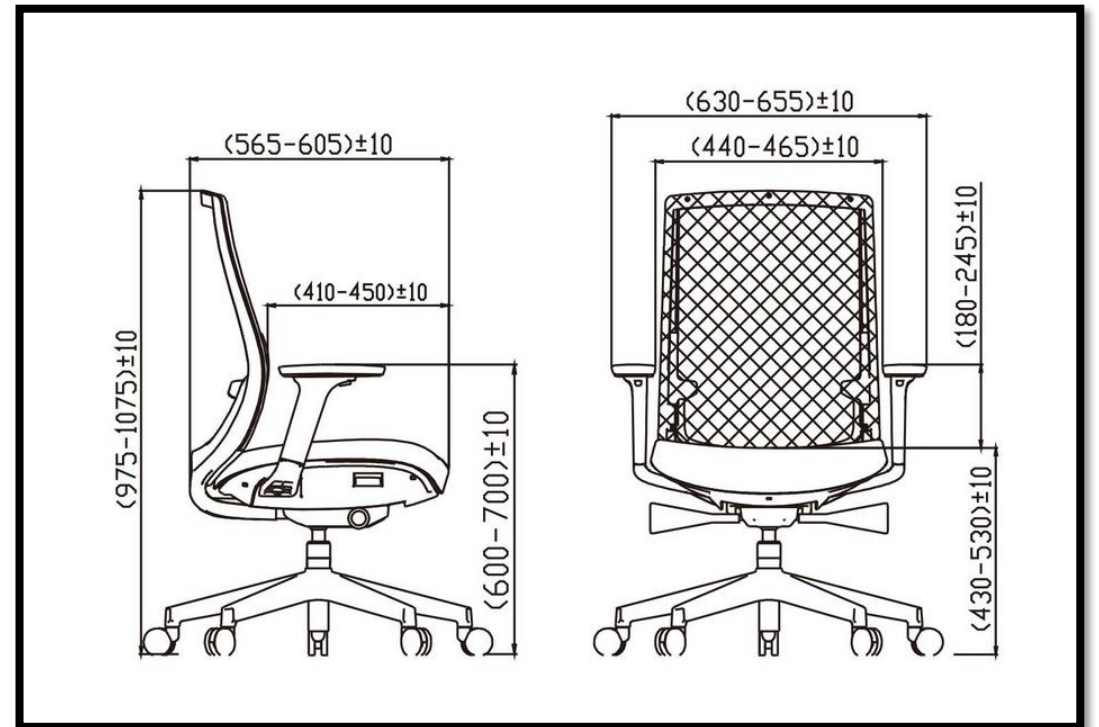

'Trend'

in detail

dekko
OFFICE INTERIORS