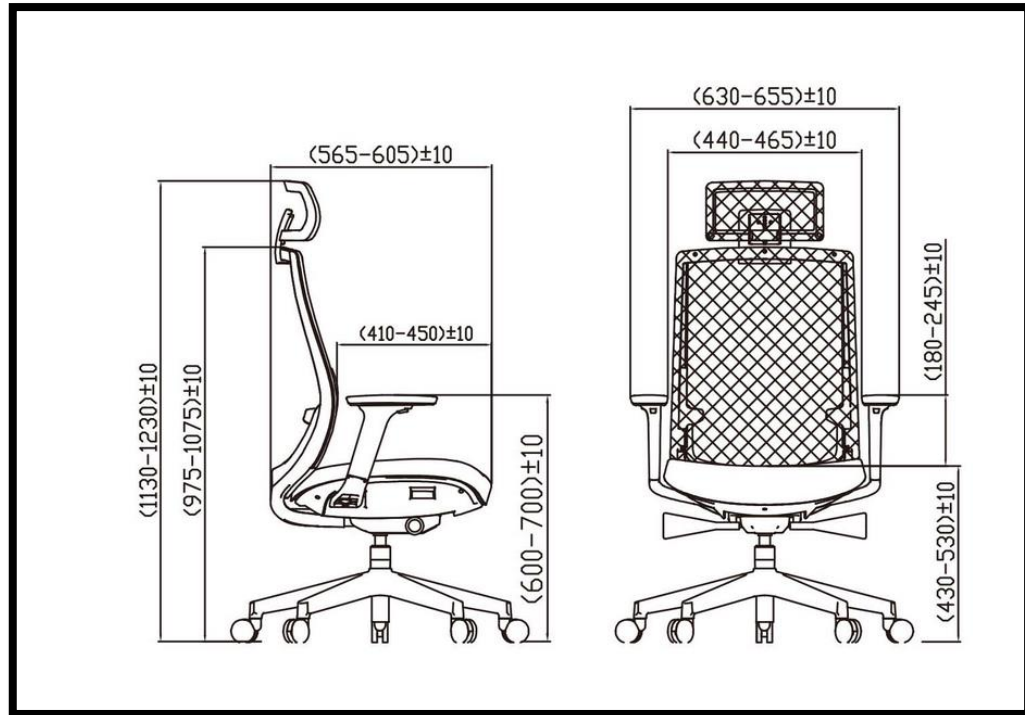

'Trend'

in detail

dekko
OFFICE INTERIORS