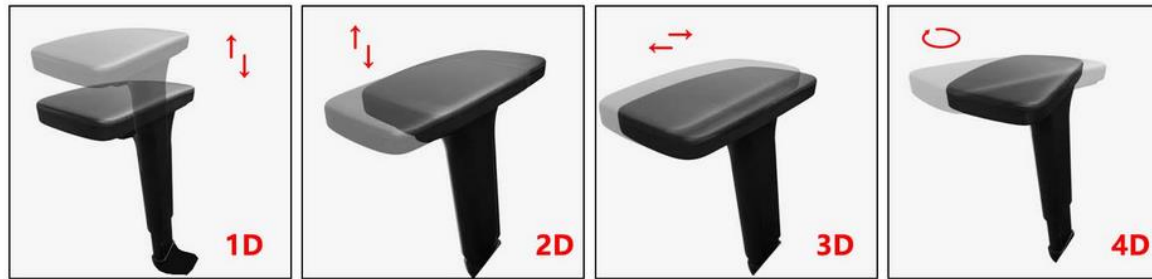

'Trend'
in detail

HIDDEN LUMBAR SUPPORT SYSTEM

Equipped with a hidden lumbar support, which can be lifted up and down to protect the lumbar spine and be your most stable support.

'Trend'
in detail

**4D ADJUSTABLE ARMREST
MAKES OFFICE LIFE MORE FLEXIBLE**

dekko
OFFICE INTERIORS

'Trend'
in detail

up and down

Towards & away

Side to side

Swivel left or right

Slide up & down

TILTING FUNCTION CARE FOR THE SPINE

4 POSITIONS LOCK & TILT

dekko
OFFICE INTERIORS

'Trend'
in detail

HIGH DENSITY MOLD FOAM SEAT

PROVIDES SUPPORT FOR A LONG TIME SITTING
WITHOUT GETTING TIRED.

'Trend' in detail

Seat sliding function can achieve
adjustment of the seat depth