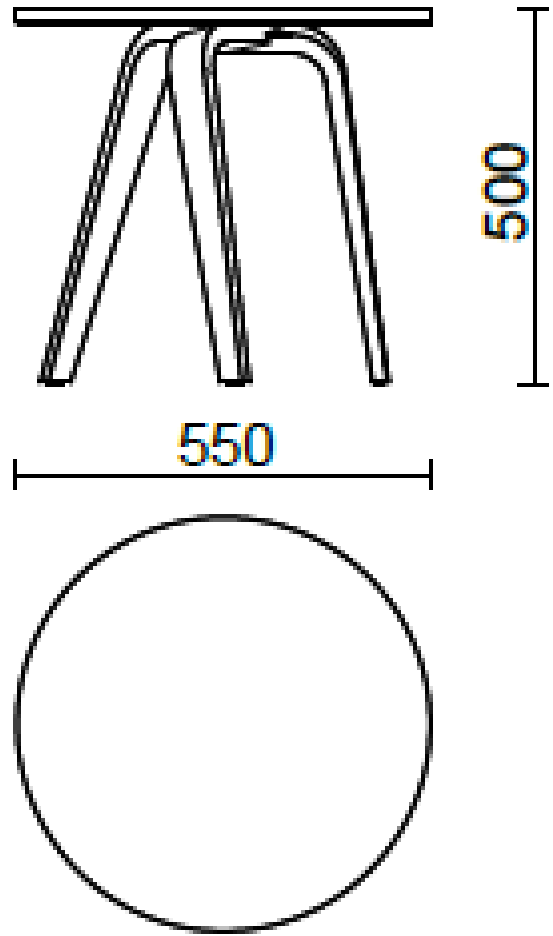

Rest

Elegant lines characterise Rest solid wood base.

The base available in two finishes (Beech natural and black painted) and in two dimensions, Rest is the perfect complement for an intimate and essential space.

Models

H 500 top ?
550 mm

H 350 top ?
690 mm