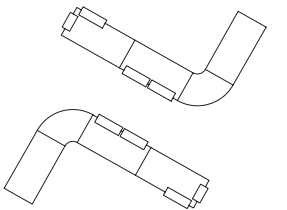

In this page:

1x 2-seater bench:
L. 147 cm P. 70 cm

1x 90° corner

1x 2-seater modular sofa with backrest:
L. 147 cm P. 77 cm

1x 2-seater modular sofa with backrest and armrest:
L. 152 cm P. 77 cm