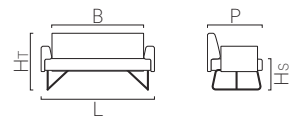

Fedra

– design d.FLUX –

Specifiche tecniche / Technical specifications / Caractéristiques techniques

FEDRA SOFA