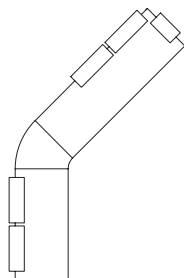

Modular sofas with 90° corner connection element and white varnished steel structure.

Canapés modulaires avec élément de raccord d'angle à 90° et structure en acier peint blanc.

Go Check - T9V2, T9V3

In this page:

1x 2-seater bench:
L. 147 cm P. 70 cm

1x 90° corner

1x 2-seater modular sofa with backrest:
L. 147 cm P. 77 cm

1x 2-seater modular sofa with backrest and armrest:
L. 152 cm P. 77 cm

In this page:

- 1x 3-seater modular sofa with backrest and armrest:
L. 215 cm P. 77 cm
- 1x 45° corner
- 1x 2-seater sofa with backrest:
L. 147 cm P. 77 cm

On the next page:

- 2x 2-seater modular sofa with backrest:
L. 147 cm P. 77 cm
- 2x 3-seater bench:
L. 210 cm P. 70 cm
- 1x 90° corner

FEDRA SOFA

Poltrona con struttura in acciaio cromato.

Armchair with chrome-plated steel structure.