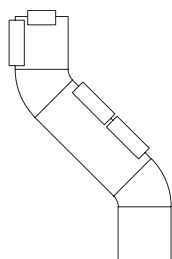

Jet - JTZ6, JTB3, JT1R, JTR1

FEDRA COFFEE TABLES

Tavolini caffè con piano in melaminico bianco e struttura in acciaio verniciato bianco.

Coffee tables with white melamine top and white varnished steel structure.

Tables basses avec plateau en mélamine blanche et structure en acier peint blanc.

On the previous page:

1x 1-seater modular sofa with backrest and armrest:
L. 76,5 cm P. 77 cm

2x 45° corner

1x 2-seater modular sofa with backrest:
L. 147 cm P. 77 cm

1x 2-seater bench:
L. 147 cm P. 70 cm

1x 90° corner

1x 2-seater modular sofa with backrest:
L. 147 cm P. 77 cm

1x 2-seater modular sofa with backrest and armrest:
L. 152 cm P. 77 cm

In this page:

- 1x 3-seater modular sofa with backrest and armrest:
L. 215 cm P. 77 cm
- 1x 45° corner
- 1x 2-seater sofa with backrest:
L. 147 cm P. 77 cm