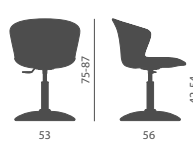

Girevole gas base tonda acciaio cromata
Swivel, gaslift, chromed steel round base