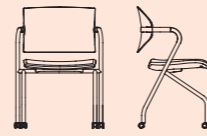

AIRE JR

Modelli 409B e 410B/ 409B and 410B models

AIRE JR
Modello 405B/ 405B model

1.

2.

3.

1. Dettaglio schienale in rete/ Mesh backrest detail.

2. Tavoleta scrittoio pieghevole con snodo antipánico/ Writing table with anti-panic joint.

3. Modello 407B Mesh/ 407B Mesh model

AIRE JR
Modello 409B/ 409B model

AIRE JR

Design by Stefano Getzel
Breakout/ Breakout seating

408B
L 63 x W 62 x H 80 cm

406B
L 54 x W 49 x H 81 cm

407B
L 54 x W 49 x H 81 cm

405B
L 58 x W 56 x H 83 cm

404B
L 60 x W 51 x H 84 cm

408B Mesh
L 63 x W 62 x H 80 cm

406B Mesh
L 54 x W 49 x H 81 cm

407B Mesh
L 54 x W 49 x H 81 cm

404B Mesh
L 60 x W 51 x H 84 cm

409B
L 54 x W 49 x H 81 cm