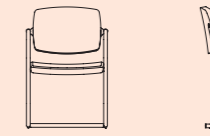

AIRE JR

Modelli 409B e 410B/ 409B and 410B models

AIRE JR
Modello 405B/ 405B model

1.

2.

3.

1. Dettaglio schienale in rete/ Mesh backrest detail.

2. Tavoleta scrittoio pieghevole con snodo antipánico/ Writing table with anti-panic joint.

3. Modello 407B Mesh/ 407B Mesh model

AIRE JR
Modello 409B/ 409B model

AIRE JR

Design by Stefano Getzel
Breakout/ Breakout seating

408B
L 63 x W 62 x H 80 cm

406B
L 54 x W 49 x H 81 cm

407B
L 54 x W 49 x H 81 cm

405B
L 58 x W 56 x H 83 cm

404B
L 60 x W 51 x H 84 cm

408B Mesh
L 63 x W 62 x H 80 cm

406B Mesh
L 54 x W 49 x H 81 cm

407B Mesh
L 54 x W 49 x H 81 cm

404B Mesh
L 60 x W 51 x H 84 cm

409B
L 54 x W 49 x H 81 cm

410B
L 54 x W 49 x H 81 cm

Luxy.com