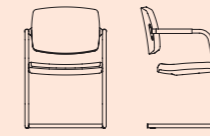

AIRE JR

Modelli 409B e 410B/ 409B and 410B models

AIRE JR
Modello 405B/ 405B model

1.

2.

3.

1. Dettaglio schienale in rete/ Mesh backrest detail.

2. Tavoleta scrittoio pieghevole con snodo antipánico/ Writing table with anti-panic joint.

3. Modello 407B Mesh/ 407B Mesh model

AIRE JR
Modello 409B/ 409B model

AIRE JR

Design by Stefano Getzel
Breakout/ Breakout seating

408B
L 63 x W 62 x H 80 cm

406B
L 54 x W 49 x H 81 cm

407B
L 54 x W 49 x H 81 cm

405B
L 58 x W 56 x H 83 cm

404B
L 60 x W 51 x H 84 cm

408B Mesh
L 63 x W 62 x H 80 cm

406B Mesh
L 54 x W 49 x H 81 cm

407B Mesh
L 54 x W 49 x H 81 cm

404B Mesh
L 60 x W 51 x H 84 cm

409B
L 54 x W 49 x H 81 cm

410B
L 54 x W 49 x H 81 cm

Luxy.com