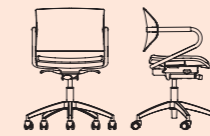

AIRE JR

Modelli 409B e 410B/ 409B and 410B models

AIRE JR
Modello 405B/ 405B model

1.

2.

3.

1. Dettaglio schienale in rete/ Mesh backrest detail.

2. Tavoleta scrittoio pieghevole con snodo antipánico/ Writing table with anti-panic joint.

3. Modello 407B Mesh/ 407B Mesh model

AIRE JR
Modello 409B/ 409B model

AIRE JR

Design by Stefano Getzel
Breakout/ Breakout seating

408B
L 63 x W 62 x H 80 cm

406B
L 54 x W 49 x H 81 cm

407B
L 54 x W 49 x H 81 cm

405B
L 58 x W 56 x H 83 cm

404B
L 60 x W 51 x H 84 cm

408B Mesh
L 63 x W 62 x H 80 cm

406B Mesh
L 54 x W 49 x H 81 cm

407B Mesh
L 54 x W 49 x H 81 cm

404B Mesh
L 60 x W 51 x H 84 cm

409B
L 54 x W 49 x H 81 cm