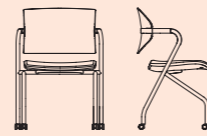

AIRE JR

Modelli 409B e 410B/ 409B and 410B models

AIRE JR
Modello 405B/ 405B model

1.

2.

3.

1. Dettaglio schienale in rete/ Mesh backrest detail.

2. Tavoleta scrittoio pieghevole con snodo antipánico/ Writing table with anti-panic joint.

3. Modello 407B Mesh/ 407B Mesh model

AIRE JR
Modello 409B/ 409B model

AIRE JR

Design by Stefano Getzel
Breakout/ Breakout seating

408B
L 63 x W 62 x H 80 cm

406B
L 54 x W 49 x H 81 cm

407B
L 54 x W 49 x H 81 cm

405B
L 58 x W 56 x H 83 cm

404B
L 60 x W 51 x H 84 cm

408B Mesh
L 63 x W 62 x H 80 cm

406B Mesh
L 54 x W 49 x H 81 cm

407B Mesh
L 54 x W 49 x H 81 cm

404B Mesh
L 60 x W 51 x H 84 cm

409B
L 54 x W 49 x H 81 cm