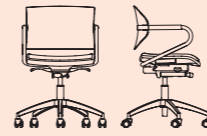

AIRE JR

Modelli 409B e 410B/ 409B and 410B models

AIRE JR
Modello 405B/ 405B model

1.

2.

3.

1. Dettaglio schienale in rete/ Mesh backrest detail.

2. Tavoleta scrittoio pieghevole con snodo antipánico/ Writing table with anti-panic joint.

3. Modello 407B Mesh/ 407B Mesh model

AIRE JR
Modello 409B/ 409B model

AIRE JR

Design by Stefano Getzel
Breakout/ Breakout seating

408B
L 63 x W 62 x H 80 cm

406B
L 54 x W 49 x H 81 cm

407B
L 54 x W 49 x H 81 cm

405B
L 58 x W 56 x H 83 cm

404B
L 60 x W 51 x H 84 cm

408B Mesh
L 63 x W 62 x H 80 cm

406B Mesh
L 54 x W 49 x H 81 cm

407B Mesh
L 54 x W 49 x H 81 cm

404B Mesh
L 60 x W 51 x H 84 cm

409B
L 54 x W 49 x H 81 cm