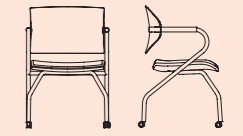

AIRE JR

Modelli 409B e 410B/ 409B and 410B models

AIRE JR
Modello 405B/ 405B model

1.

2.

3.

1. Dettaglio schienale in rete/ Mesh backrest detail.

2. Tavoleta scrittoio pieghevole con snodo antipánico/ Writing table with anti-panic joint.

3. Modello 407B Mesh/ 407B Mesh model

AIRE JR
Modello 409B/ 409B model

AIRE JR

Design by Stefano Getzel
Breakout/ Breakout seating

408B
L 63 x W 62 x H 80 cm

406B
L 54 x W 49 x H 81 cm

407B
L 54 x W 49 x H 81 cm

405B
L 58 x W 56 x H 83 cm

404B
L 60 x W 51 x H 84 cm

408B Mesh
L 63 x W 62 x H 80 cm

406B Mesh
L 54 x W 49 x H 81 cm

407B Mesh
L 54 x W 49 x H 81 cm

404B Mesh
L 60 x W 51 x H 84 cm

409B
L 54 x W 49 x H 81 cm