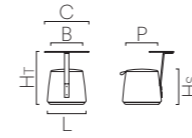

C1.8
Poufs Small e Medium.
Small and Medium poufs.
Poufs Small et Medium.
Magnum - T5V3, T5G4,
T5B0, T5B6
Radar Laptop Tables

C1.8
Poufs Small, Medium, Large e
poufs con tavoletta scrittoio in
multistrato di faggio.

C1.8

– design Giorgio Topan –

Specifiche tecniche / Technical specifications / Caractéristiques techniques

C1.8 POUF

SMALL
 L 45 cm
 B 43 cm
 Hs 48 cm

MEDIUM
 L 70 cm
 B 61 cm
 Hs 48 cm

LARGE
 L 95 cm
 B 86 cm
 Hs 38 cm