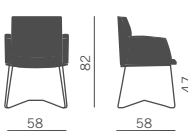

Monocolore
One colour

Bicolore
Two colours

1° codice/1st code

2° codice/2nd code

Telaio 4-gambe con piedini verniciato alluminio
4-legs frame on glides aluminium painted

Telaio 4-gambe legno acero
Maple wood 4-legs frame

Telaio 4-gambe con ruote verniciato alluminio
4-legs frame on castors aluminium painted

Base girevole piramidale in alluminio
Aluminium pyramidal base

Telaio slitta incrociata Verniciato alluminio AV, Verniciato Nero AN, Cromato ACC
Crossed sled base Aluminium painted AV, Black painted AN, Chromed ACC