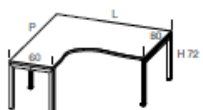

P 100/120/140/160
L 160/180