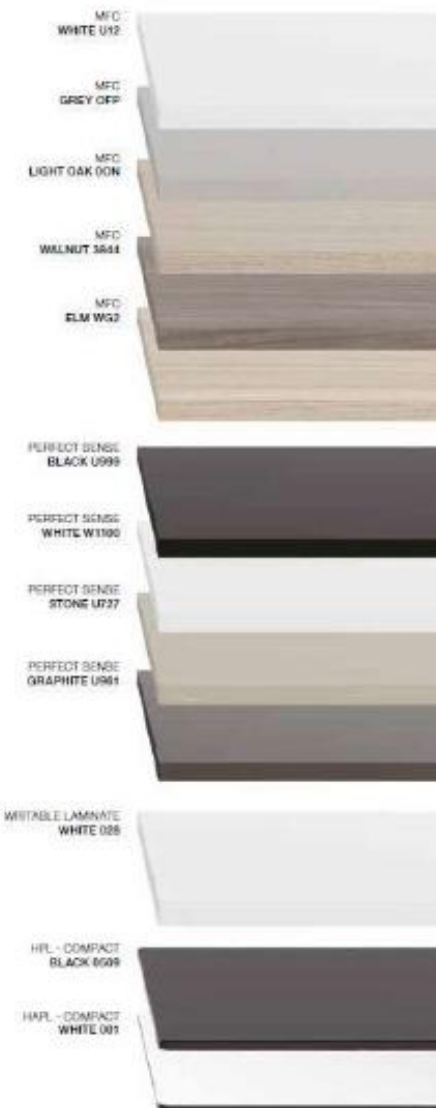

dekko
INTERIORS

INTERIORS

PITAGORA

Top 60x49 cm.
 Top Finishes
 Melamine (MFC)
 Perfect Sense
 Writable Laminate
 Compact HPL.

Coated sheet metal
 modesty panel.
 Epoxy powder painting
 Black RAL 9005 modesty
 panel with Black or
 Chromed frame.
 Grey modesty panel with
 Grey frame.

Steel pipe frame 31X17 mm.
 Epoxy powder painting
 Black RAL 9005
 Grey
 or Chromium plating.

Thermo-injected glass-filled
 polypropylene (PP) plug
 Black RAL9005 (for black or
 chromed frame)
 Grey RAL7040 (for grey
 frame).

Swivel castor ø50 mm in zamak
 and polypropylene (PP) + anti-
 trace thermoplastic rubber.

Top Finishes

74 - HPL
 75,5 - Melamine
 75,2 - MFC
 75,7 - Lattre

Cleaning

For the metal parts, we recommend to only use a damp cloth with alcohol and to dry all very well after cleaning.
For the MFC or lacquered MDF Perfect Sense surface top, use a damp cloth with neutral liquid detergent.
Do not use solvents, trichloroethylene, acetone or ammonia.