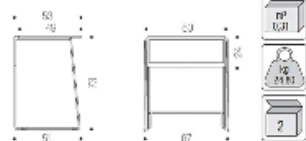

**dekk**o  
INTERIORS

INTERIORS

GALILEO

Black 0509 or white 001  
compact HPL top 60x49 cm  
(thk. 10 mm).

Black ABS modesty panel.

Wire frame of solid steel  $\varnothing 11$  mm.  
Epoxy powder painting  
Black RAL 9005  
Grey  
White RAL 9003  
or Chromium plating.

Saddle feet in polyethylene  
Terephthalate (PETG).

**Optional**

**GALILEO CARR**

Black steel pipe frame trolley-tables (max 20 tables).

**MULTI 01**

Short linking device in polypropylene grey to join tables.

**MULTI 02**

Long linking device in polypropylene grey to join tables.

REV.01/04/2019

Compliance certificate with BS EN 15372:2016, level 3° severe.