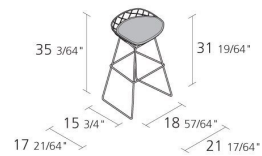

Alias

KOBI HIGH STOOL / N03

Patrick Norguet

High stool in enamelled steel. Cushion in expanded polyurethane upholstered in eco-leather Serge Ferrari® or Camira® or Kvadrat® fabric or Pelle Frau® leather.