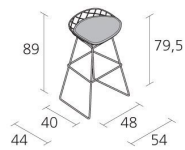

Alias

KOBI HIGH STOOL / N03

Patrick Norguet

High stool in enamelled steel. Cushion in expanded polyurethane upholstered in eco-leather Serge Ferrari® or Camira® or Kvadrat® fabric or Pelle Frau® leather.