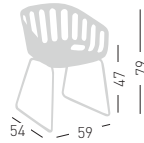

NA not assembled / non assemblato
0,18+0,24 m³ - 22,40 kg.
60x56x51cm.
66x55x63cm.
4 pcs [carton]

Frame Finishing & Codes / Finiture Telai e Codici

cod.268.--/ST chromed/cromata
cod.268.--/STB white painted/verniciato bianco