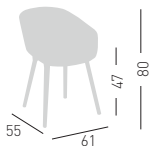

NA not assembled / non assemblato

0,18 m³ - 9,7 kg.
59,5x56,5x51,5cm.
1 pcs [carton]

Frame Finishing & Codes / Finiture Telai e Codici

cod.268.--/IBBP--
cod.268.--/IKBP--
cod.268.--/IDKBP--
cod.268.--/IEBP--
cod.268/ITCBP--

Fabric required
Fabbisogno di tessuto
1 pcs: Lin Mtrs 1,3 (h1,40)