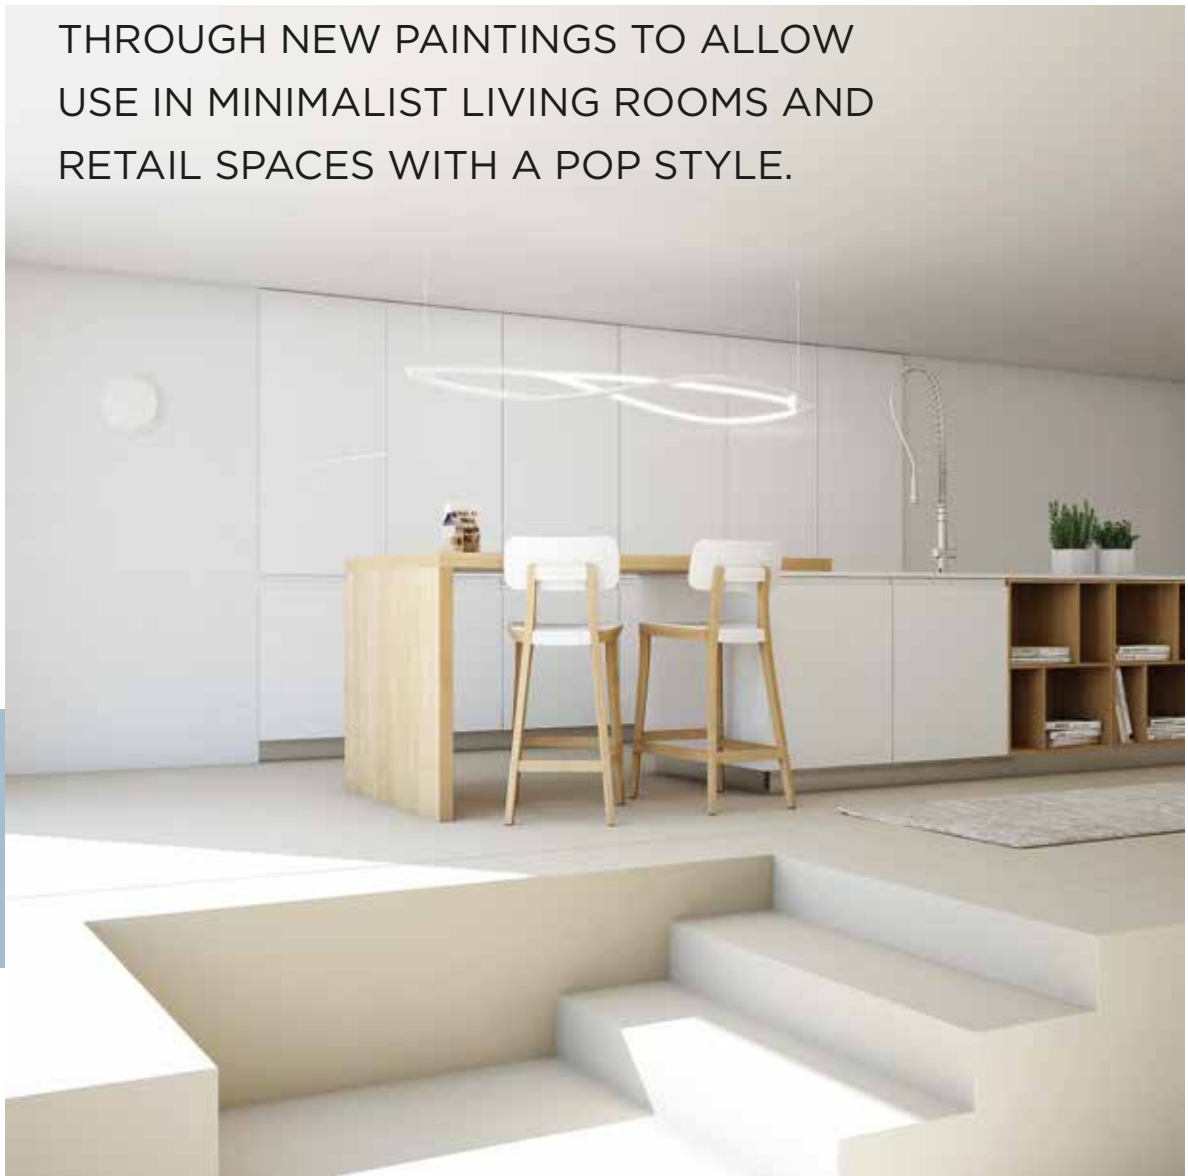

PORTA VENEZIA

PORTA VENEZIA

DESIGN:
DORIGO DESIGN

SOLID BEECH WOOD FRAME
WITH POLYPROPYLENE SEAT AND
BACKREST. AVAILABLE VERSIONS
WITH ONLY SEAT OR SEAT AND
BACK UPHOLSTERED IN LEATHER,
ECO-LEATHER OR FABRIC.

PORTA VENEZIA

Wood, plastic, and a classic design make Porta Venezia a product that fits harmoniously into any furnishing style with its numerous combinations of colour and covers. The family includes the chair, kitchen stool, barstool and lounge versions, and also extends to include several table versions.

— THE CONCEPT OF THIS CHAIR ORIGINALLY DESIGNED TO BE USED IN BARS AND CAFÉS IS GIVEN A BRAND NEW LOOK THROUGH NEW PAINTINGS TO ALLOW USE IN MINIMALIST LIVING ROOMS AND RETAIL SPACES WITH A POP STYLE.