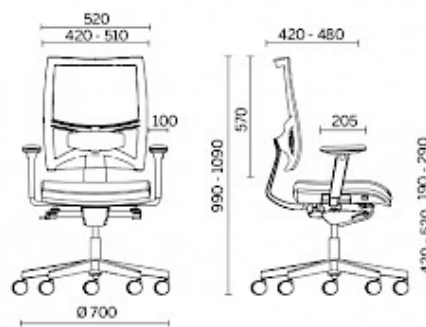

Models

Executive

Manager