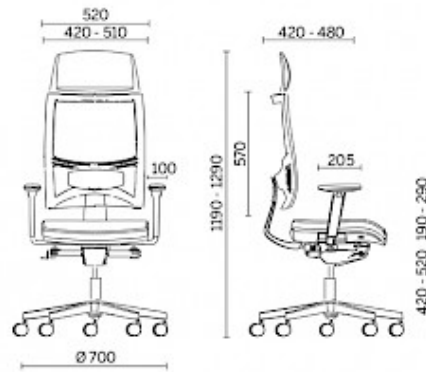

Models

Executive