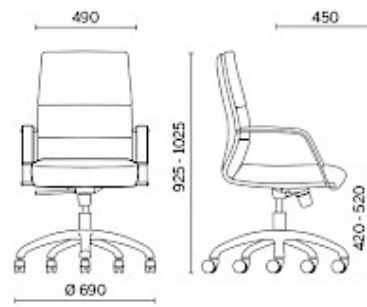

sitland

Models

Executive

Manager

Meeting