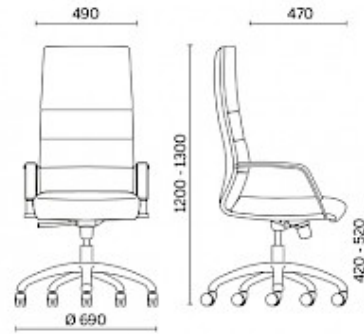

sitland

Models

Executive