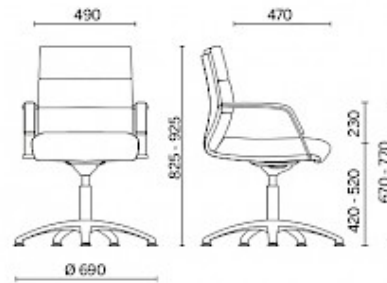

sitland

Models

Executive

Manager

Meeting