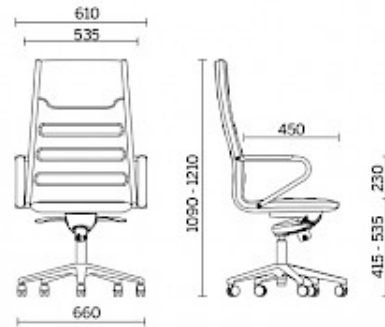

## Classic +

The Classic + collection furnishes the office space with high-backed executive seating, managerial and meeting seating with fixed feet and stools, featuring an understated design and luxury covers, with a choice of eight catalogue finishes, fabric and leather, in numerous colour versions. The frame, in chromed steel or matte black coated, also has a base with five spokes available in matte black aluminium and gloss aluminium finishes.

## Models

Classic +  
direzionale

Manager

Meeting

Stool

Sled base  
visitor  
chair