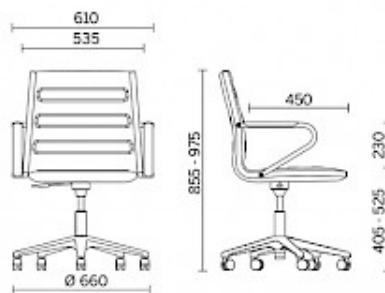

## Models

Classic +  
direzionale

Manager

Meeting

Stool

Sled base  
visitor  
chair