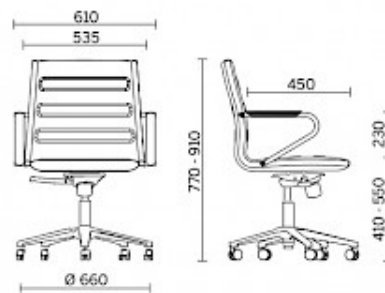

## Models

Classic +  
direzionale

Manager

Meeting

Stool

Sled base  
visitor  
chair