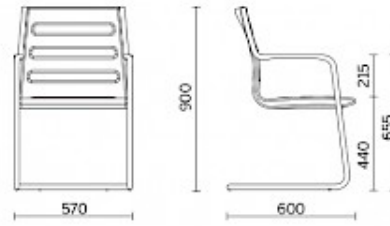

## Models

Classic +  
direzionale

Manager

Meeting

Stool

Sled base  
visitor  
chair