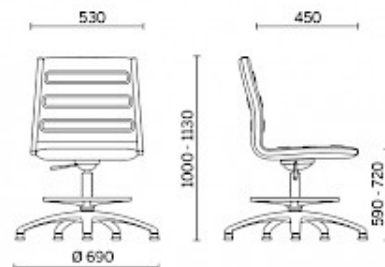

## Models

Classic +  
direzionale

Manager

Meeting

Stool

Sled base  
visitor  
chair