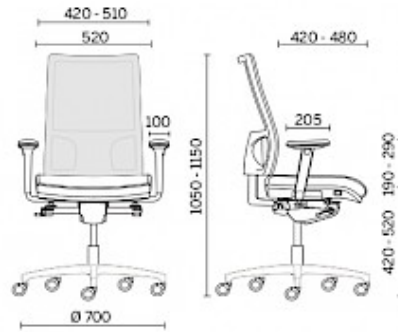

Models

Operative