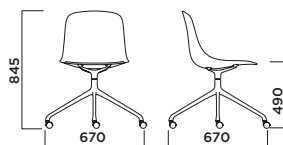

RIVESTIMENTO
Upholstery

IMPILABILITÀ
Stackability

ESTERNO
Outdoor

PURE LOOP 3D WOOD SLEDGE

PURE LOOP 3D WOOD WOODEN LEGS

PURE LOOP 3D WOOD 4 STAR ALUMINIUM BASE

LOOP 3D WOOD SWIVEL WITH CASTORS

PANNELLINO SEDILE/Seat panel