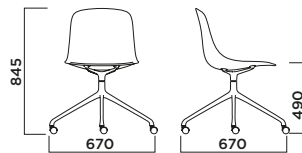

RIVESTIMENTO
Upholstery

IMPILABILITÀ
Stackability

ESTERNO
Outdoor

PURE LOOP 3D WOOD SLEDGE

PURE LOOP 3D WOOD WOODEN LEGS

PURE LOOP 3D WOOD 4 STAR ALUMINIUM BASE

LOOP 3D WOOD SWIVEL WITH CASTORS

PANNELLINO SEDILE/Seat panel