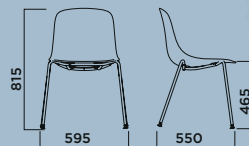

PURE LOOP

PURE LOOP

DESIGN:
CLAUS BREINHOLT

SOLID OR TRANSPARENT POLISHED POLYCARBONATE SHELL RESTS ON A CHROMIUM-PLATED OR PAINTED STEEL FOUR-LEG FRAME MADE ALLOWING THE CHAIR TO BE STACKED.

PURE LOOP

An even more functional design, without arms: pure.