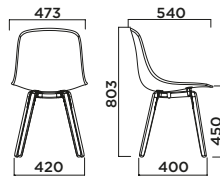

RIVESTIMENTO
Upholstery

IMPILABILITÀ
Stackability

ESTERNO
Outdoor

PURE LOOP 3D WOOD SLEDGE

PURE LOOP 3D WOOD WOODEN LEGS

PURE LOOP 3D WOOD 4 STAR ALUMINIUM BASE

LOOP 3D WOOD SWIVEL WITH CASTORS

PANNELLINO SEDILE/Seat panel